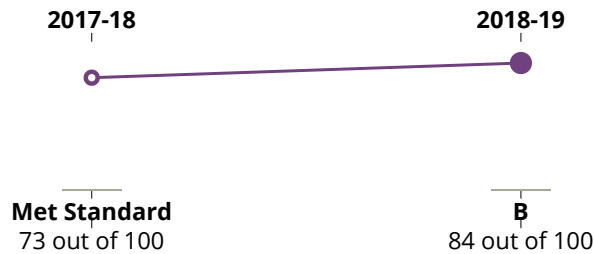

[Compare this school](#)

[School Reports](#) ▾

HOW WELL DID THIS SCHOOL PERFORM OVERALL?

SCHOOL OVERVIEW 2018-19

84 out of 100

This shows how well this school prepared students for success, both in school and after high school in college, a career, or the military.

[Tell Me More](#)

CHANGE OVER TIME

This shows how overall performance at the school has changed over time.

 **OVERALL PERFORMANCE DETAILS**

STUDENT ACHIEVEMENT

78 out of 100

Student Achievement shows how much students know and are able to do at the end of the school year.