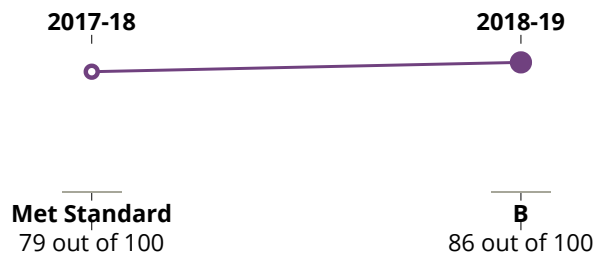

[Back to Finder](#)

PLEASANT RUN EL

District: [LANCASTER ISD](#)

Grades Served: PK-5

[OVERVIEW](#)

[PERFORMANCE](#) ▾

[FINANCE](#)

[PROFILE](#)

[Compare this school](#)

[School Reports](#) ▾

HOW WELL DID THIS SCHOOL PERFORM OVERALL?

SCHOOL OVERVIEW 2018-19

86 out of 100

This shows how well this school prepared students for success, both in school and after high school in college, a career, or the military.

[Tell Me More](#)

CHANGE OVER TIME

This shows how overall performance at the school has changed over time.

 **OVERALL PERFORMANCE DETAILS**

STUDENT ACHIEVEMENT

73 out of 100

Student Achievement shows how much students know and are able to do at the end of the school year.